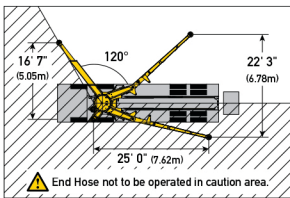

Putzmeister 47Z-Meter

With One-Sided Support (OSS) 120°