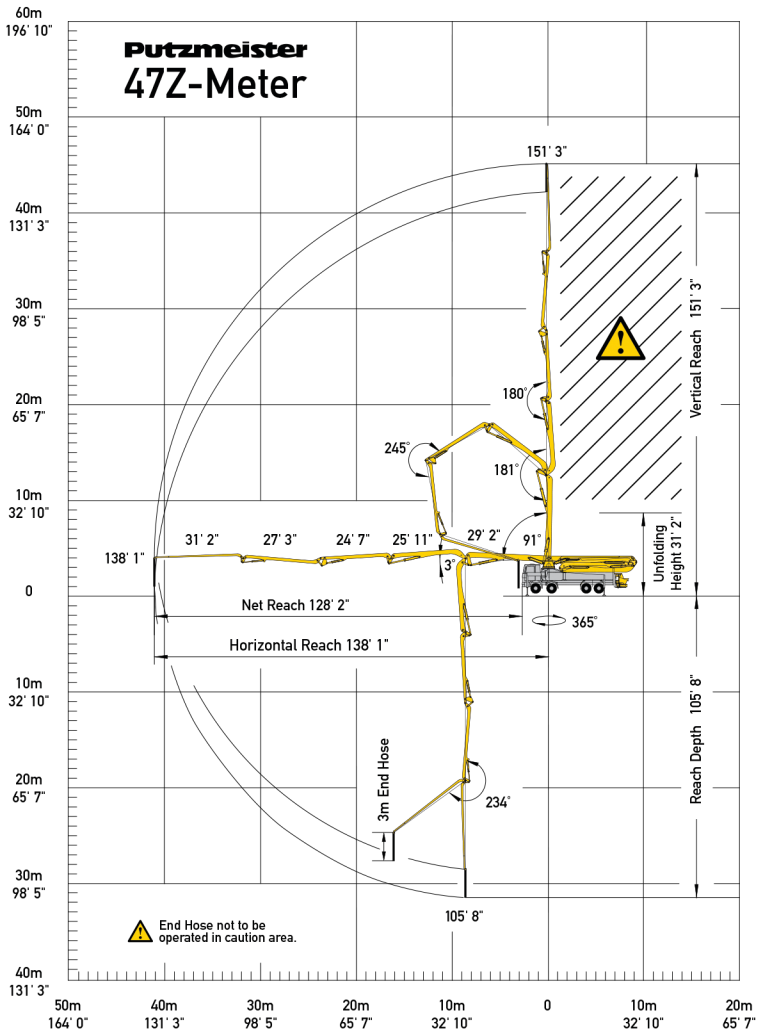

Putzmeister 47Z-Meter

With One-Sided Support (OSS) 120°